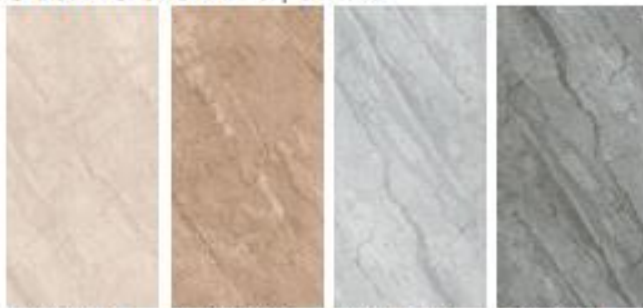

COSMIC STONE v3 | 3 faces

YL63CS02PE   YL63CS03PE   YL63CS04PE   YL63CS00PE