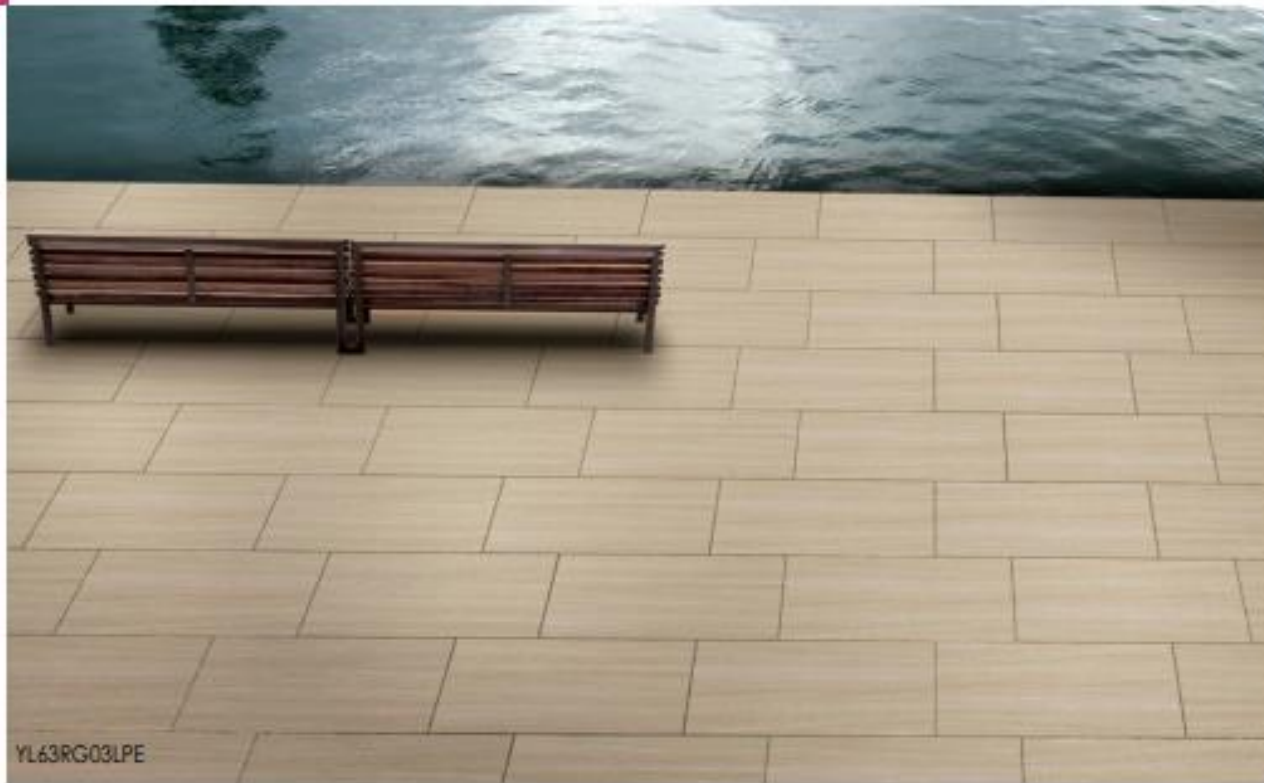

SYNERGY TILE

PORCELAIN EFFECT 300x600MM

YL63RG03LPE