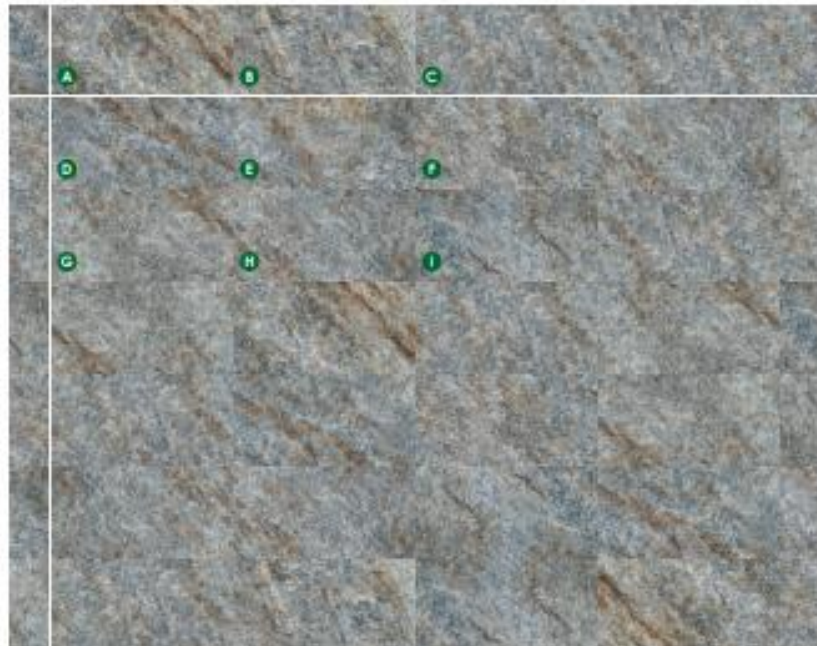

PORCELAIN EFFECT 300x600MM

SYNERGY TILE

SAHARA SAND v3 | 9 faces

YL63SS00PE

YL63SS01PE

YL63SS02PE

YL63SS03PE

Dimension	Carton			Pallet			Container			
	pieces	weight (kg)	sq. meter	carton	weight (kg)	sq. meter	carton	pallet	weight (kg)	sq. meter
300 x 600 x 9.5mm	8	27.5	1.44	80	1650	86.40	720	12	21060	1036.80